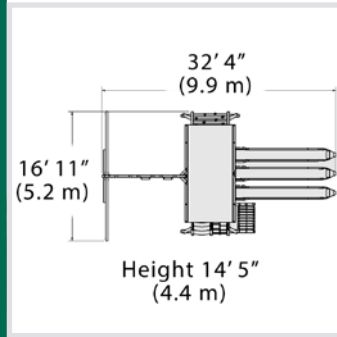

Classic Titan Peak Jumbo 4

PLAYSET SHOWN WITH:

- Titan Peak Jumbo (7' Deck) with Standard Features
- 7' Rock Wall
- 7' Chain Ladder
- Tire Swivel Swing
- Rope Ladder
- Trapeze Bar
- Green Tarp Roof
- 3 Position 10' Swing Beam
- Steel Reinforced Beam Kit
- 2 - Belt Swings
- 3 - 14' Rocket Slide