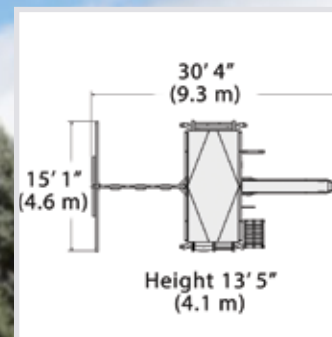

Classic Olympian Peak Jumbo 1

PLAYSET SHOWN WITH:

- Olympian Peak Jumbo (6' Deck) with Standard Features
- 6' Rock Wall
- 6' Chain Ladder
- Tire Swivel Swing
- Rope Ladder
- Trapeze Bar
- Multi-Color Tarp Roof
- 3 Position 9' Swing Beam
- Steel Reinforced Beam Kit
- 3 - Belt Swings
- 12' Rocket Slide
- Fireman's Pole