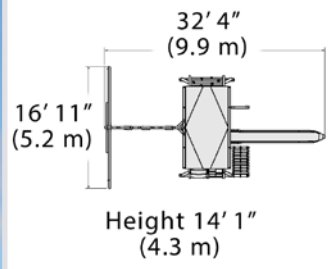

Classic Titan Peak Junior 1

PLAYSET SHOWN WITH:

- Titan Peak Junior (7' Deck) with Standard Features
- 7" Rock Wall
- 7" Chain Ladder
- Tire Swivel Swing
- Rope Ladder
- Trapeze Bar
- Multi-Color Tarp Roof
- 3 Position 10' Swing Beam
- Steel Reinforced Beam Kit
- 3 - Belt Swings
- 14' Rocket Slide