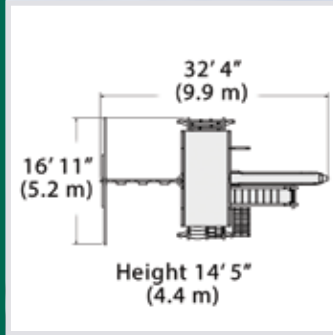

Classic Titan Peak Jumbo 2

PLAYSET SHOWN WITH:

- Titan Peak Jumbo (7' Deck)
  with Standard Features
- 7' Rock Wall
- 7' Chain Ladder
- Tire Swivel Swing
- Rope Ladder
- Trapeze Bar
- Green Tarp Roof
- 3 Position 10' Swing Beam
- Steel Reinforced Beam Kit
- 3 - Belt Swings
- 14' Rocket Slide
- 4x6 Monkey Bars
- Monkey Bar Fireman's Pole
- Chin-up Bars