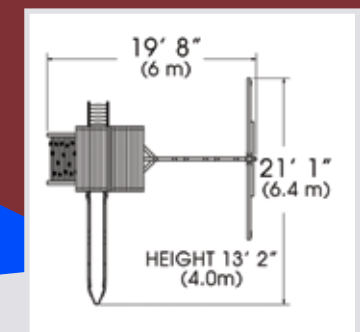

Classic Olympian Treehouse Jumbo 2

PLAYSET SHOWN WITH:

- Olympian Treehouse Jumbo (6' Deck)
- Wood Roof
- 3 Position 9' Swing Beam
- Steel Reinforced Beam Kit
- 2 - Belt Swings
- Trapeze Bar
- 12' Rocket Slide
- 6' Rock Wall
- Jumbo Picnic Table