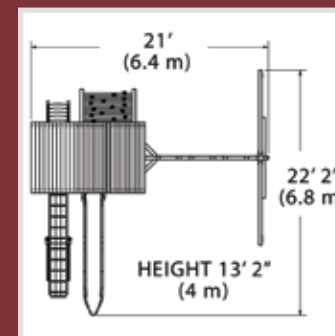

Classic Olympian Treehouse Jumbo 4

PLAYSET SHOWN WITH:

- Olympian Treehouse Jumbo (6' Deck)
- Cabin Package
- Sundeck
- Wood Roofs
- 3 Position 9' Swing Beam
- Steel Reinforced Beam Kit
- 2 - Belt Swings
- Trapeze Bar
- 12' Rocket Slide
- 6' Rock Wall
- Gang Plank
- Jumbo Picnic Table

The
Backyard Adventures
Belt Swing is the
safest, highest quality
belt swing available!