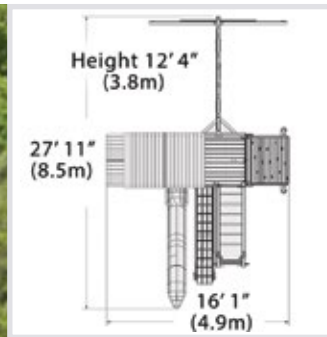

Olympian Outlook XL 4

PLAYSET SHOWN WITH:

- Olympian Outlook XL
- Wood Roof
- Gable Kit
- Olympian Summit Balcony XL w/ Rock Wall
- Tire Swivel Swing
- 3 Position 9' Swing Beam
- 2 - Belt Swings
- Trapeze Bar
- Playhouse
- Side Table with Roof
- 4 x 4 Monkey Bars
- Gang Plank
- 12' Rocket Slide