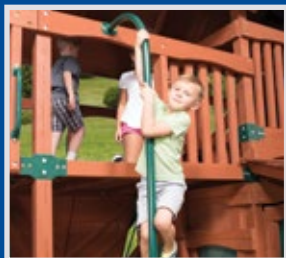

Adventure Outlook XL 3

PLAYSET SHOWN WITH:

- Adventure Outlook XL
- Wood Roof
- Gable Kit
- Olympian Outlook Tower
- 3 Position 9' Swing Beam
- 2 - Belt Swings
- Trapeze Bar
- 6' Rock Wall
- Picnic Table XL
- Gang Plank
- Fireman's Pole
- 12' Rocket Slide
- 10' Double Wall Wave Slide

The exciting
Fireman's Pole
is available on 5', 6',
and 7' deck heights!