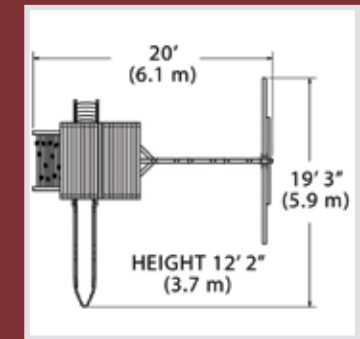

Classic Adventure Treehouse Jumbo 2

PLAYSET SHOWN WITH:

- Adventure Treehouse Jumbo (5' Deck)
- Wood Roof
- 3 Position 8' Swing Beam
- Steel Reinforced Beam Kit
- 2 - Belt Swings
- Trapeze Bar
- 10' Rocket Slide
- 5' Rock Wall
- Jumbo Picnic Table