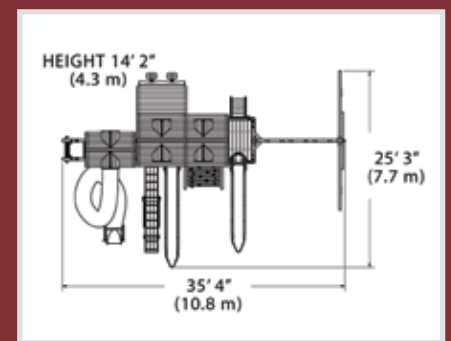

Classic Titan Treehouse Jumbo 5

PLAYSET SHOWN WITH:

- Titan Treehouse Jumbo (7' Deck)
- Playhouse
- Porch
- Lemonade Stand
- Tower
- Wood Roofs
- Loft
- 6 - Dormers
- Balcony
- 3 Position 9' Swing Beam
- Steel Reinforced Beam Kit
- 2 - Belt Swings
- Trapeze Bar
- 9' Spiral Tube Slide
- 14' Rocket Slide
- 12' Rocket Slide
- 6' Rock Wall
- Gang Plank
- Fireman's Pole
- Steering Wheel
- Monkey Bar
- Monkey Bar Fireman's Pole