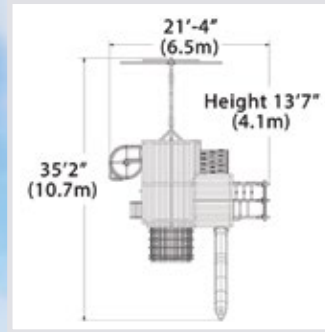

Titan Treehouse XL 7

PLAYSET SHOWN WITH:

- Titan Treehouse XL
- Olympian Treehouse Tower XL
- Wood Roofs
- Gable Kit
- Gable Extension Roof
- 3 Position 10' Swing Beam
- Steel Reinforced Swing Beam Kit
- 2 – Belt Swings
- Trapeze Bar
- 6.5' Ultimate Climber
- Loft XL
- Loft Gable Kit
- 14' Rocket Slide
- 7' Spiral Tube Slide
- Playhouse
- 7' Rock Wall
- Pergola with Side Table
- Playhouse Window Wall
- 6' Fireman's Pole