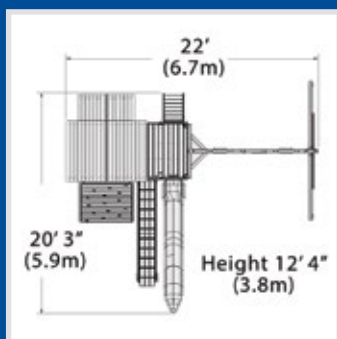

Olympian Outlook XL 2

PLAYSET SHOWN WITH:

- Olympian Outlook XL
- Wood Roof
- Gable Kit
- Olympian Outlook Balcony XL
- 3 Position 9' Swing Beam
- 2 - Belt Swings
- Trapeze Bar
- 6' Rock Wall XL
- Lower Floor
- Playhouse
- Side Table with Roof
- Gang Plank
- 12' Rocket Slide

The *Gang Plank* is a great climbing option for any fort with a gradual incline kids of all ages can walk up easily!