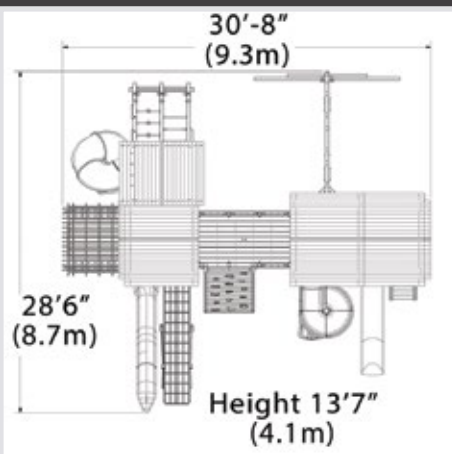

Treehouse Combo Playset XL 1

PLAYSET SHOWN WITH:

- 2 – Olympian Treehouse XL's
- Adventure Treehouse Sundeck XL
- Wood Roofs
- 3 – Gable Kits
- Adventure Bridge
- Tire Swivel Swing
- 3 Position 9' Swing Beam
- Steel Reinforced Swing Beam Kit
- 2 – Belt Swings
- Trapeze Bar
- 6.5' Ultimate Climber
- Loft XL
- Loft Gable Kit
- 12' Rocket Slide
- 10' Double Wall Wave Slide
- 7' Spiral Tube Slide
- 6' Open Spiral Slide
- 6' Rock Wall
- Gang Plank
- Playhouse
- Pergola with Side Table
- Lower Floor
- Picnic Table
- Kitchenette
- Steering Wheel
- Ship's Wheel
- Binoculars
- Telescope