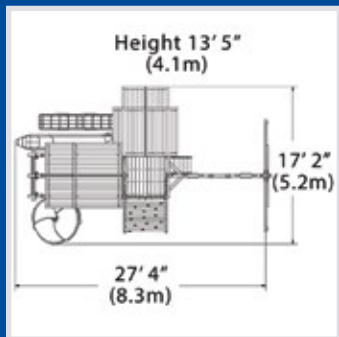

Olympian Outlook XL 5

Playset Shown With:

- Olympian Outlook XL
- Wood Roof
- Gable Kit
- Olympian Summit Balcony XL w/ Rock Wall
- Tire Swivel Swing
- 3 Position 9' Swing Beam
- 2 - Belt Swings
- Trapeze Bar
- Playhouse
- Side Table with Roof
- Ultimate Climber
- Loft XL
- Cabin Package
- Loft Porch
- 7' Spiral Tube Slide
- Gang Plank
- 12' Rocket Slide
- Kitchenette

The Ultimate Climber
includes a
Chin Up Bar!