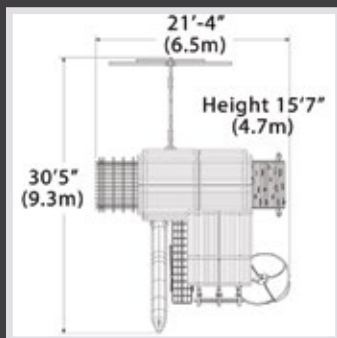

Titan Treehouse XL 10

PLAYSET SHOWN WITH:

- Titan Treehouse XL
- Titan Peak Balcony XL with Rock Wall
- Wood Roofs
- Gable Kit
- Gable Extension Roof
- 3 Position 10' Swing Beam
- Steel Reinforced Swing Beam Kit
- 2 – Belt Swings
- Trapeze Bar
- 8.5' Ultimate Climber
- Loft XL
- Loft Gable Kit
- Cabin Package
- Loft Porch
- 14' Rocket Slide
- 9' Spiral Tube Slide
- Gang Plank
- Tire Swivel Swing
- Playhouse
- Gang Plank
- Pergola with Side Table