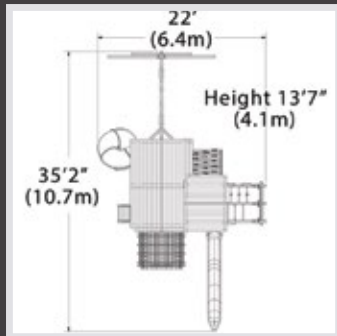

Titan Treehouse XL 6

PLAYSET SHOWN WITH:

- Titan Treehouse XL
- Olympian Treehouse Tower XL
- Wood Roofs
- Gable Kit
- Gable Extension Roof
- 3 Position 10' Swing Beam
- Steel Reinforced Swing Beam Kit
- 2 – Belt Swings
- Trapeze Bar
- 6.5' Ultimate Climber
- Loft XL
- Loft Gable Kit
- 14' Rocket Slide
- 7' Open Spiral Slide
- Playhouse
- 7' Rock Wall
- Pergola with Side Table
- Playhouse Window Wall
- 6' Fireman's Pole