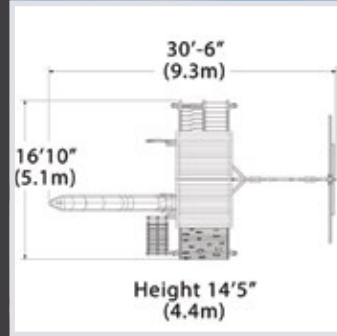

Titan Peak Jumbo 1

PLAYSET SHOWN WITH:

- Titan Peak Jumbo
- Wood Roof (tarp roof options)
- 2 – Gable Kits (no gables on tarp roofs)
- 3 Position 10' Swing Beam
- Steel Reinforced Swing Beam Kit
- 3 – Belt Swings
- 14' Rocket Slide
- Accessory Arm with Rope Ladder
- Accessory Arm with Trapeze
- 7' Fireman's Pole