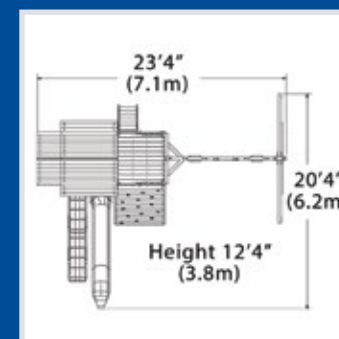

Enclose any upper fort
with the new
Summit Outlook
Cabin Package!