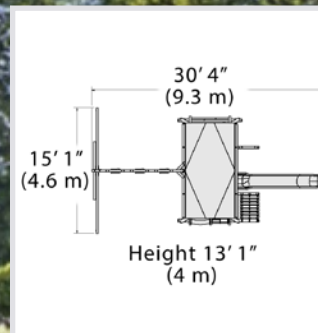

Classic Olympian Peak Junior 1

PLAYSET SHOWN WITH:

- Olympian Peak Junior (6' Deck) with Standard Features
- 6' Rock Wall
- 6' Chain Ladder
- Tire Swivel Swing
- Rope Ladder
- Trapeze Bar
- Multi-Color Tarp Roof
- 3 Position 9' Swing Beam
- Steel Reinforced Beam Kit
- 3 - Belt Swings
- 12' Rocket Slide