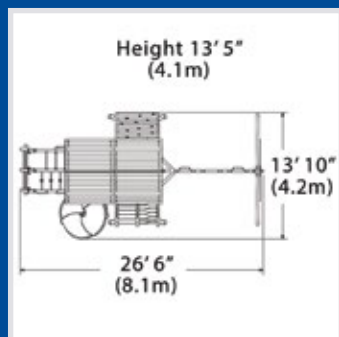

Olympian Summit XL 3

PLAYSET SHOWN WITH:

- Olympian Summit XL
- Wood Roof
- Gable Kit
- 3 Position 9' Swing Beam
- 2 - Belt Swings
- Trapeze Bar
- Ultimate Climber
- Loft XL
- 7' Spiral Tube Slide

The *Wavy Rungs* create a fun and challenging way to enter any Summit style fort.