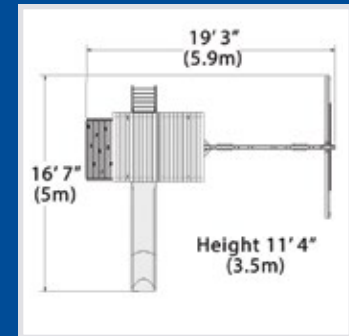

Adventure Outlook XL 1

PLAYSET SHOWN WITH:

- Adventure Outlook XL
- Wood Roof
- Cable Kit
- 3 Position 8' Swing Beam
- 2 - Belt Swings
- Trapeze Bar
- 5' Rock Wall XL
- Picnic Table XL
- 10' Double Wall Wave Slide