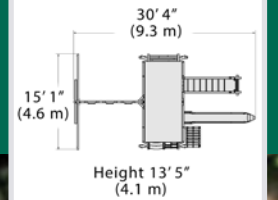

Olympian Peak Jumbo 2