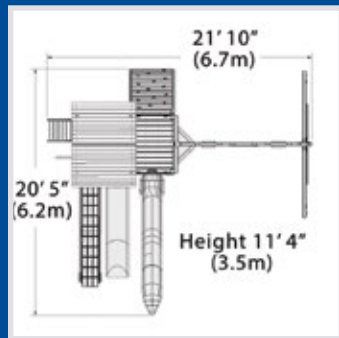

Adventure Outlook XL 3

PLAYSET SHOWN WITH:

- Adventure Outlook XL
- Wood Roof
- Gable Kit
- Olympian Outlook Tower
- 3 Position 9' Swing Beam
- 2 - Belt Swings
- Trapeze Bar
- 6' Rock Wall
- Picnic Table XL
- Gang Plank
- Fireman's Pole
- 12' Rocket Slide
- 10' Double Wall Wave Slide

The exciting
Fireman's Pole
is available on 5', 6',
and 7' deck heights!