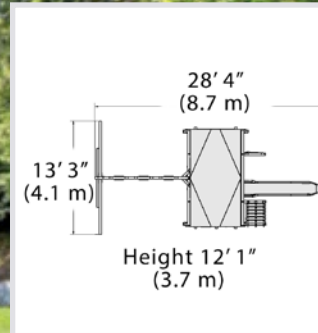

Adventure Peak Jumbo  
Deck: 7.5' x 5.5' or Over 41 sq. ft.

Olympian Peak Jumbo  
Deck: 7.5' x 5.5' or Over 41 sq. ft.

Titan Peak Jumbo  
Deck: 7.5' x 5.5' or Over 41 sq. ft.