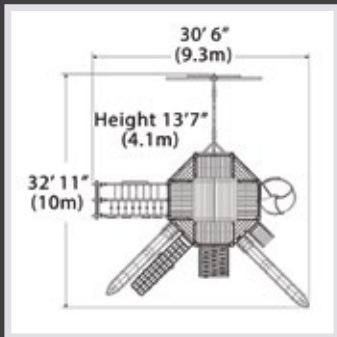

Titan Treehouse XL 11

PLAYSET SHOWN WITH:

- Titan Treehouse XL
- 2 – Titan Treehouse Balconies
- Corner Deck
- Olympian Treehouse Sundeck
- Wood Roof
- 2 – Gable Kits
- 3 Position 10' Swing Beam
- Steel Reinforced Swing Beam Kit
- 2 – Belt Swings
- Trapeze Bar
- 2 – 14' Rocket Slides
- 7' Spiral Tube Slide
- 7' Open Spiral Slide
- 6' Rock Wall