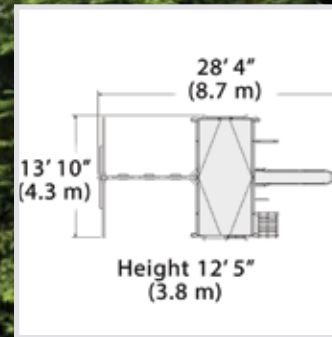

Classic Adventure Peak Jumbo 1

PLAYSET SHOWN WITH:

- Adventure Peak Jumbo (5' Deck) with Standard Features
- 5' Rock Wall
- 5' Chain Ladder
- Tire Swivel Swing
- Rope Ladder
- Trapeze Bar
- Multi-Color Tarp Roof
- 3 Position 8' Swing Beam
- Steel Reinforced Beam Kit
- 3 - Belt Swings
- 10' Rocket Slide
- Fireman's Pole