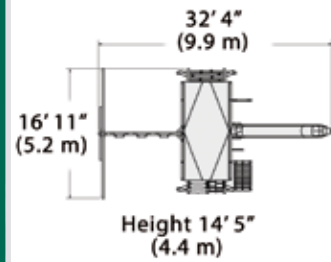

Classic Titan Peak Jumbo 1

PLAYSET SHOWN WITH:

- Titan Peak Jumbo (7' Deck)
  with Standard Features
- 7' Rock Wall
- 7' Chain Ladder
- Tire Swivel Swing
- Rope Ladder
- Trapeze Bar
- Multi-Color Tarp Roof
- 3 Position 10' Swing Beam
- Steel Reinforced Beam Kit
- 3 - Belt Swings
- 14' Rocket Slide
- Fireman's Pole