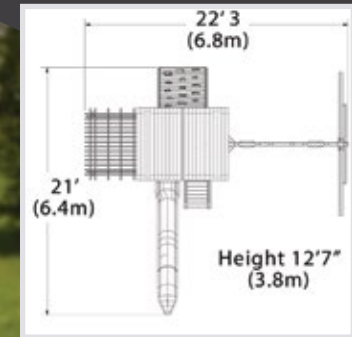

Note: Wooden playset only, patio furniture and plant not included