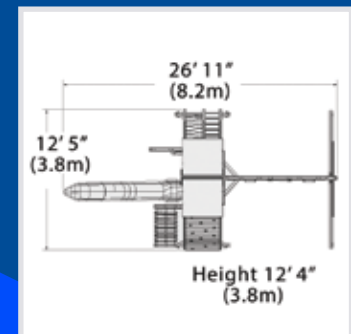

Olympian Summit 1

PLAYSET SHOWN WITH:

- Olympian Summit
- Mahogany Tarp Roof
- Accessory Arm w/ Rope Ladder
- Accessory Arm w/ Trapeze Bar
- 3 Position 9' Swing Beam
- 3 - Belt Swings
- 12' Rocket Slide