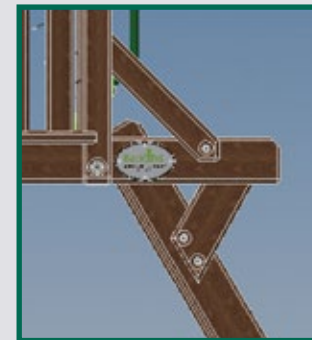

DOUBLE LOCKING GUSSETS