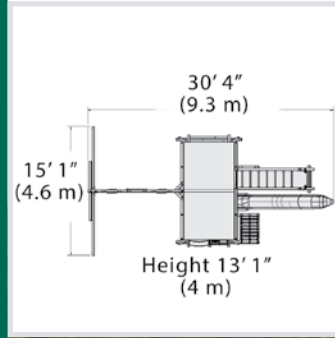

Classic Olympian Peak Junior 2

PLAYSET SHOWN WITH:

- Olympian Peak Junior (6' Deck)
  with Standard Features
- 6' Rock Wall
- 6' Chain Ladder
- Tire Swivel Swing
- Rope Ladder
- Trapeze Bar
- Green Tarp Roof
- 3 Position 9' Swing Beam
- Steel Reinforced Beam Kit
- 2 - Belt Swings
- 12' Rocket Slide
- 4x6 Monkey Bars
- Monkey Bar Fireman's Pole
- Chin-up Bars