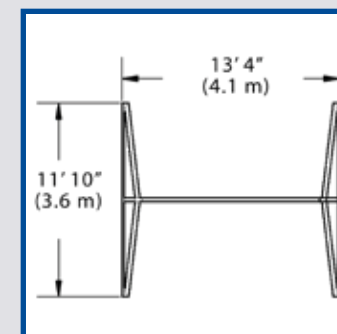

Classic Free-Standing Swing Set

PLAYSET SHOWN WITH:

- Free-Standing Swing Set (8' High)
- 2 - Belt Swings
- Trapeze Bar