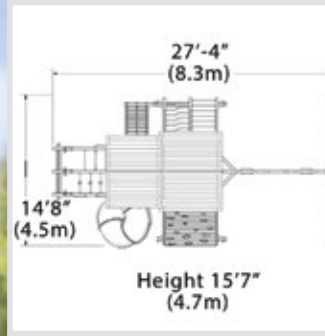

Titan Peak XL 5

PLAYSET SHOWN WITH:

- Titan Peak XL
- Wood Roof
- 2 – Gable Kits
- 3 Position 10' Swing Beam
- Steel Reinforced Swing Beam Kit
- 2 – Belt Swings
- Trapeze Bar
- 8.5' Ultimate Climber
- Loft XL
- Loft Gable Kit
- 9' Spiral Tube Slide
- Accessory Arm with Rope Ladder