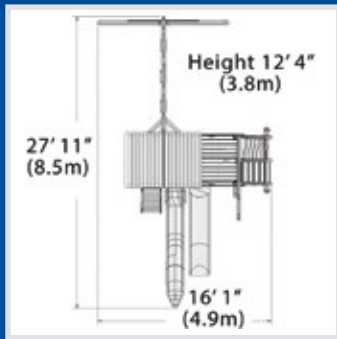

Olympian Outlook XL 3

PLAYSET SHOWN WITH:

- Olympian Outlook XL
- Wood Roof
- Gable Kit
- Adventure Summit Tower XL w/ Combo Ladder
- Tire Swivel Swing
- 3 Position 9' Swing Beam
- 2 - Belt Swings
- Trapeze Bar
- Accessory Arm w/ Trapeze Bar
- Playhouse
- 12' Rocket Slide
- 10' Double Wall Wave Slide

Add a *Summit Tower* to an Outlook fort for a multi-level playset.