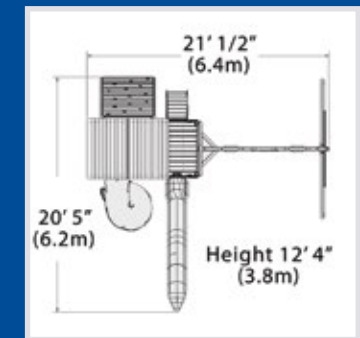

Check out this beautiful swinging *Double Door* on our Outlook Playhouse!