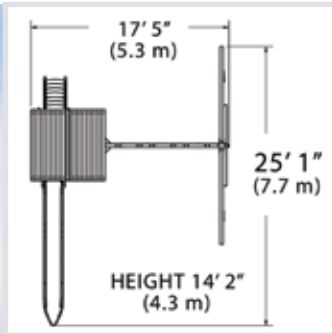

Classic Titan Treehouse Jumbo 1

PLAYSET SHOWN WITH:

- Titan Treehouse Jumbo (7' Deck)
- Wood Roof
- 3 Position 10' Swing Beam
- Steel Reinforced Beam Kit
- 2 - Belt Swings
- Trapeze Bar
- Fort Angle Braces
- 14' Rocket Slide