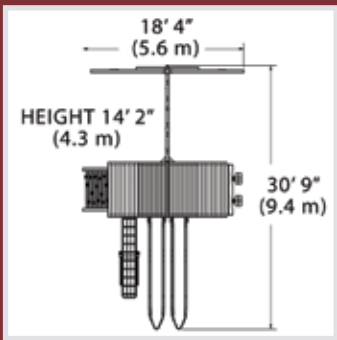

Classic Titan Treehouse Jumbo 4

PLAYSET SHOWN WITH:

- Titan Treehouse Jumbo (7' Deck)
- Playhouse
- Porch
- Lemonade Stand
- Sundeck
- Wood Roofs
- 3 Position 10' Swing Beam
- Steel Reinforced Beam Kit
- 2 - Belt Swings
- Trapeze Bar
- 2 - 14' Rocket Slides
- 6' Rock Wall
- Gang Plank

Two built-in stools and serving table come standard with the *Lemonade Stand!*