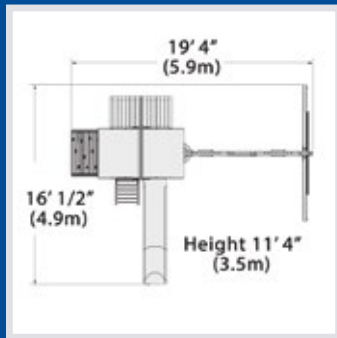

Adventure Outlook 2

PLAYSET SHOWN WITH:

- Adventure Outlook
- Wood Roof
- Cable Kit
- 3 Position 8' Swing Beam
- 2 - Belt Swings
- Trapeze Bar
- Lower Floor
- Playhouse Window Wall
- Side Table with Roof
- 5' Rock Wall
- 10' Double Wall Wave Slide

Be sure to ask about
the four color options
for the
*Double-Wall
Wave Slide!*