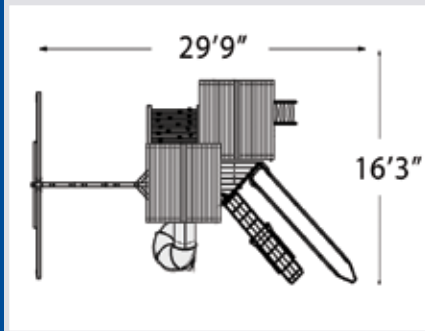

## PLAYSET SHOWN WITH:

- Titan Treehouse Jumbo
- Playhouse
- Triangle Bridge
- Olympian Treehouse Jumbo
- Wood Roofs
- 3 Position 10' Swing Beam
- Steel Reinforced Beam Kit
- 2 - Belt Swings
- Trapeze Bar
- 7' Open Spiral Slide
- 12' Rocket Slide
- 7' Rock Wall
- Gang Plank
- Picnic Table