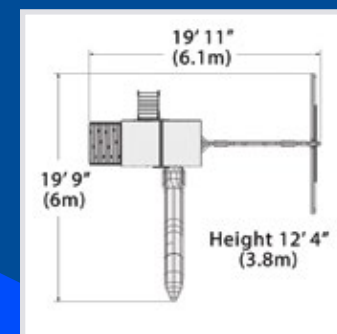

Olympian Outlook 1

PLAYSET SHOWN WITH:

- Olympian Outlook
- Mahogany Tarp Roof
- 3 Position 9' Swing Beam
- 2 - Belt Swings
- Trapeze Bar
- 6' Rock Wall
- Picnic Table
- 12' Rocket Slide