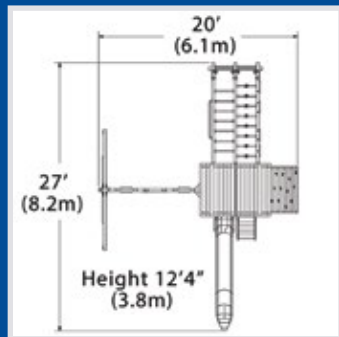

Olympian Outlook XL 1B

PLAYSET SHOWN WITH:

- Olympian Outlook XL
- Wood Roof
- Gable Kit
- 3 Position 9' Swing Beam
- 2 - Belt Swings
- Trapeze Bar
- 6' Rock Wall XL
- Picnic Table XL
- 12' Rocket Slide
- Ultimate Climber

Olympian Outlook XL 1C

PLAYSET SHOWN WITH:

- Olympian Outlook XL
- Wood Roof
- Cabin Package
- 3 Position 9' Swing Beam
- 2 - Belt Swings
- Trapeze Bar
- 6' Rock Wall XL
- Picnic Table XL
- 12' Rocket Slide
- Ultimate Climber