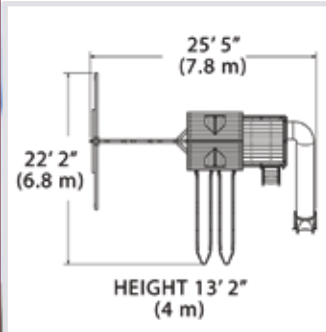

Classic Olympian Treehouse Jumbo 6

PLAYSET SHOWN WITH:

- Olympian Treehouse Jumbo (6' Deck)
- Wood Roof
- Cabin Package
- Tower
- 3 Position 9' Swing Beam
- Steel Reinforced Beam Kit
- 2 - Belt Swings
- Trapeze Bar
- 2 - 12' Rocket Slides
- 5' 90 Degree Tube Slide
- Fireman's Pole
- 2 - Dormers