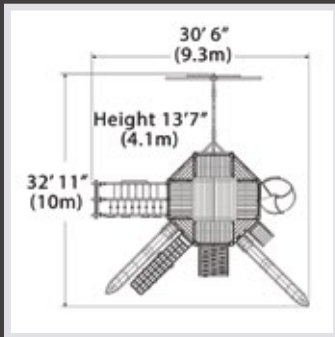

Titan Treehouse XL 12

- Titan Treehouse XL
- 4 – Titan Treehouse Balconies
- 4 – Corner Decks
- Wood Roof
- Cabin Package
- 3 Position 10' Swing Beam
- Steel Reinforced Swing Beam Kit
- 2 – Belt Swings
- Trapeze Bar
- 8.5' Ultimate Climber
- 2 – 14' Rocket Slides
- 7' spiral Tube Slide
- 7' Rock Wall
- Gang Plank