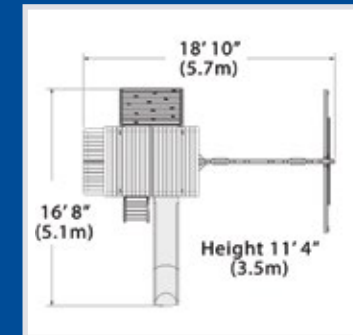

Adventure Outlook XL 2

PLAYSET SHOWN WITH:

- Adventure Outlook XL
- Wood Roof
- Cable Kit
- 3 Position 8' Swing Beam
- 2 - Belt Swings
- Trapeze Bar
- Playhouse
- Side Table with Roof
- 5' Rock Wall XL
- 10' Double Wall Wave Slide

The
Serving Wall
encourages your
kids to use their
imagination to create
a lemonade stand or
store front.