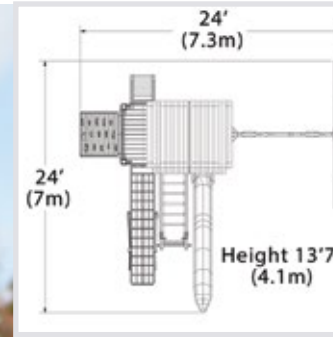

Titan Treehouse XL 3

PLAYSET SHOWN WITH:

- Titan Treehouse XL
- Olympian Treehouse Tower
- Wood Roof
- Cabin Package
- 3 Position 10' Swing Beam
- Steel Reinforced Swing Beam Kit
- 2 – Belt Swings
- Trapeze Bar
- 14' Rocket Slide
- 6' Rock Wall
- Gang Plank
- 4x4 Monkey Bars
- Monkey Bar Fireman's Pole
- Lower Floor
- Picnic Table