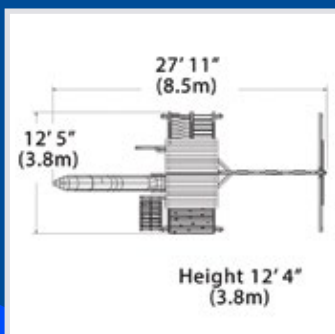

Olympian Summit XL 1

PLAYSET SHOWN WITH:

- Olympian Summit XL
- Wood Roof
- Gable Kit
- Accessory Arm w/ Rope Ladder
- Accessory Arm w/ Trapeze Bar
- 3 Position 9' Swing Beam
- 3 - Belt Swings
- 12' Rocket Slide