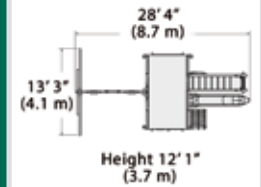

Adventure Peak Junior 2