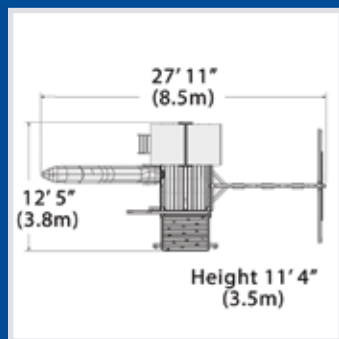

Adventure Outlook 4

PLAYSET SHOWN WITH:

- Adventure Outlook
- Mahogany Tarp Roof
- Olympian Summit Tower XL w/ Rock Wall
- Tire Swivel Swing
- 3 Position 9' Swing Beam
- 2 - Belt Swings
- Trapeze Bar
- Accessory Arm with Trapeze Bar
- Picnic Table
- 12' Rocket Slide

Everyone loves the *Tire Swivel Swing*, available on any Summit fort or hybrid play set.