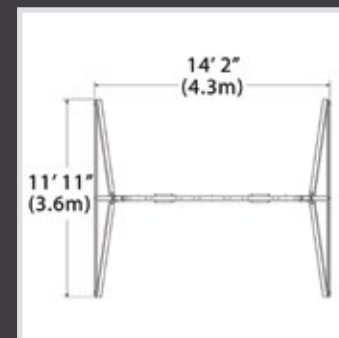

Free Standing Swing Beam

PLAYSET SHOWN WITH:

- Free-Standing Swing Beam
- 2 – Belt Swings
- Trapeze Bar