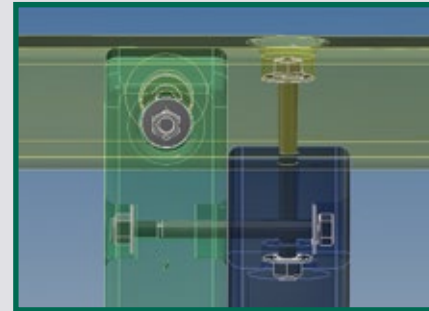

TRIPLE LOCK JOINTS