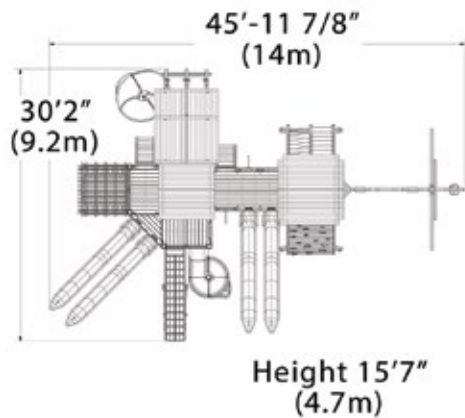

Treehouse Peak Combo Playset XL2

PLAYSET SHOWN WITH:

- Titan Treehouse XL
- Titan Peak XL
- 2 – Titan Treehouse Balconies
- Corner Deck
- Wood Roofs
- 2 – Gable Kits
- Gable Extension Roof
- Cabin Package
- Adventure Bridge
- 4 Position 10' Swing Beam
- Steel Reinforced Swing Beam Kit
- 3 – Belt Swings
- Trapeze Bar
- 8.5' Ultimate Climber
- Loft XL
- Loft Gable Kit
- Loft Cabin Package
- Loft Porch
- 3 – 14' Rocket Slides
- 9' Spiral Tube Slide
- 7' Open Spiral Slide
- Gang Plank
- Pergola with Side Table
- Playhouse Window Wall
- 3 – Lower Floors
- Picnic Table
- 7' Fireman's Pole
- Kitchenette
- Steering Wheel
- Ship's Wheel
- Binoculars
- Telescope