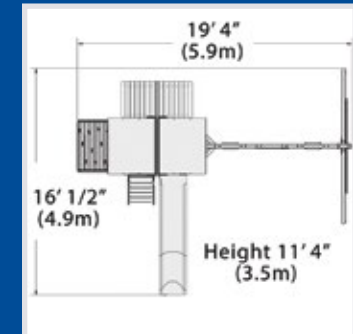

Be sure to ask about the *Side Table*, available for Adventure and Olympian Outlook playsets.