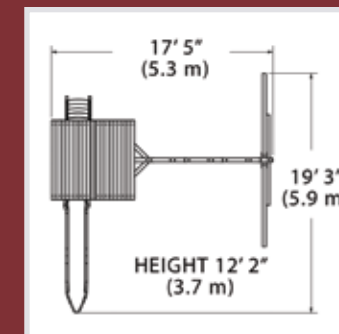

Classic Adventure Treehouse Jumbo 1

PLAYSET SHOWN WITH:

- Adventure Treehouse Jumbo (5' Deck)
- Wood Roof
- 3 Position 8' Swing Beam
- Steel Reinforced Beam Kit
- 2 - Belt Swings
- Trapeze Bar
- 10' Rocket Slide