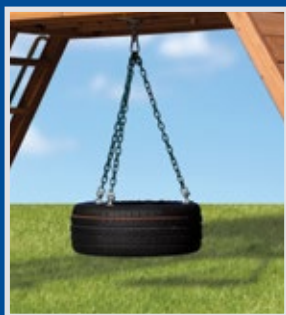

Adventure Outlook 4

PLAYSET SHOWN WITH:

- Adventure Outlook
- Mahogany Tarp Roof
- Olympian Summit Tower XL w/ Rock Wall
- Tire Swivel Swing
- 3 Position 9' Swing Beam
- 2 - Belt Swings
- Trapeze Bar
- Accessory Arm with Trapeze Bar
- Picnic Table
- 12' Rocket Slide

Everyone loves the *Tire Swivel Swing*, available on any Summit fort or hybrid play set.