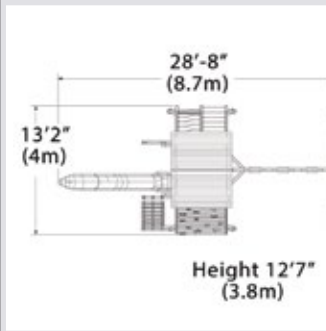

Olympian Peak XL 1

PLAYSET SHOWN WITH:

- Olympian Peak XL
- Wood Roof (tarp roof options)
- 2 – Gable Kits (no gables on tarp roofs)
- 3 Position 9' Swing Beam
- Steel Reinforced Swing Beam Kit
- 3 – Belt Swings
- 12' Rocket Slide
- Accessory Arm with Rope Ladder
- Accessory Arm with Trapeze