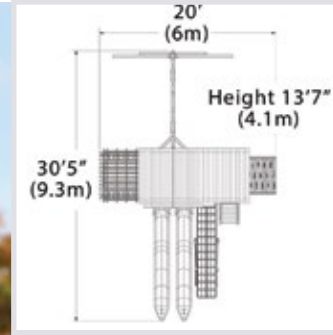

Titan Treehouse XL 4

PLAYSET SHOWN WITH:

- Titan Treehouse XL
- Olympian Treehouse Sundeck XL
- Wood Roofs
- Gable Kit
- Gable Extension Roof
- 3 Position 10' Swing Beam
- Steel Reinforced Swing Beam Kit
- 2 - Belt Swings
- Trapeze Bar
- 2 - 14' Rocket Slides
- 6' Rock Wall
- Gang Plank
- Playhouse
- Pergola with Side Table
- Kitchenette