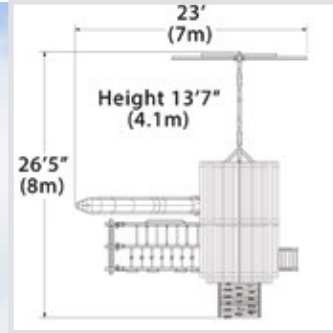

Titan Treehouse XL 5

PLAYSET SHOWN WITH:

- Titan Treehouse XL
- Titan Treehouse Balcony XL
- Wood Roofs
- Cabin Package
- Gable Extension Roof
- 3 Position 10' Swing Beam
- Steel Reinforced Swing Beam Kit
- 2 – Belt Swings
- Trapeze Bar
- 8.5' Ultimate Climber
- 14' Rocket Slide
- 7' Rock Wall
- Lower Floor
- Picnic Table