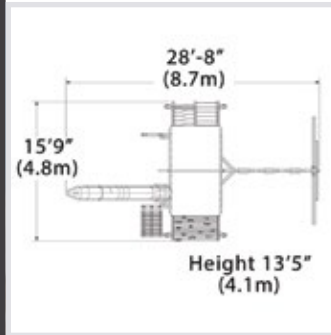

Olympian Peak Jumbo 1

PLAYSET SHOWN WITH:

- Olympian Peak Jumbo
- Wood Roof
- 2 – Gable Kits
- 3 Position 9' Swing Beam
- Steel Reinforced Swing Beam Kit
- 3 – Belt Swings
- 12' Rocket Slide
- Accessory Arm with Rope Ladder
- Accessory Arm with Trapeze
- 6' Fireman's Pole