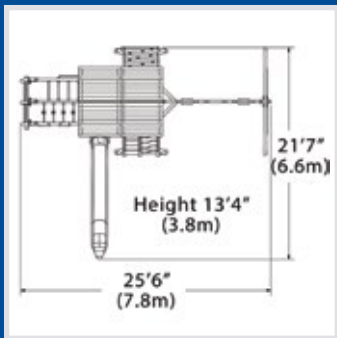

Adventure Summit XL 3

PLAYSET SHOWN WITH:

- Adventure Summit XL
- Wood Roof
- 2 - Gable Kits
- 3 Position 8' Swing Beam
- 2 - Belt Swings
- Trapeze Bar
- Ultimate Climber
- Loft
- 14' Rocket Slide