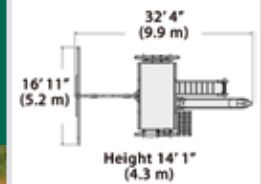

Titan Peak Junior 2