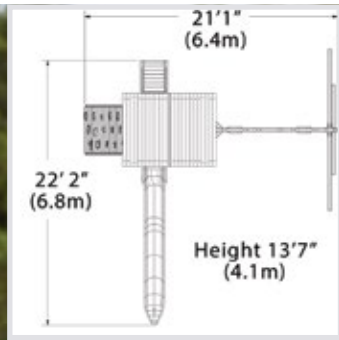

Titan Treehouse XL 1

1. Playset Shown With:
2. Titan Treehouse XL
   - Wood Roof
   - 2 – Gable Kits
   - 3 Position 10' Swing Beam
   - Steel Reinforced Swing Beam Kit
   - 2 – Belt Swings
   - Trapeze Bar
   - 14' Rocket Slide
   - 7' Rock Wall
   - Picnic Table