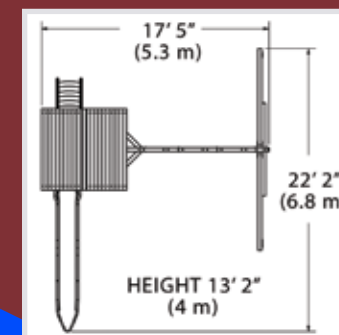

Classic Olympian Treehouse Jumbo 1

PLAYSET SHOWN WITH:

- Olympian Treehouse Jumbo (6' Deck)
- Wood Roof
- 3 Position 9' Swing Beam
- Steel Reinforced Beam Kit
- 2 - Belt Swings
- Trapeze Bar
- 12' Rocket Slide