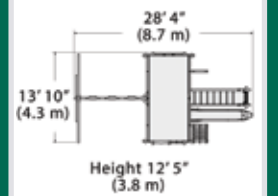

Adventure Peak Jumbo 2