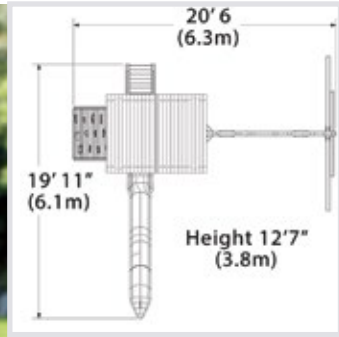

TITAN PEAK XL  
Deck: 5.5' x 5.5' or 30 sq. ft.

TITAN PEAK JUMBO  
Deck: 5.5' x 8' or 44 sq. ft.