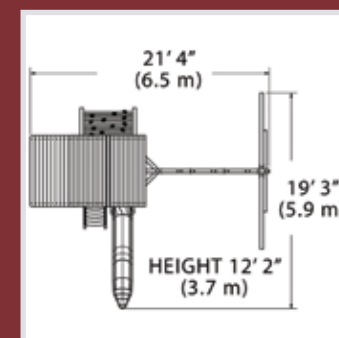

The *Quarry Climber* rocks are specially made to mimic real climbing rock like limestone, granite, and sandstone.