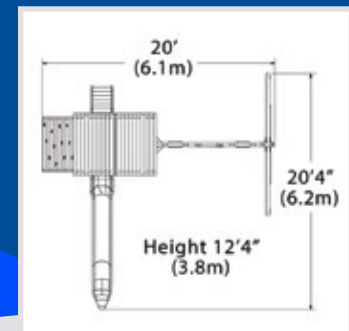

Olympian Outlook XL 1A

PLAYSET SHOWN WITH:

- Olympian Outlook XL
- Wood Roof
- Cable Kit
- 3 Position 9' Swing Beam
- 2 - Belt Swings
- Trapeze Bar
- 6' Rock Wall XL
- Picnic Table XL
- 12' Rocket Slide