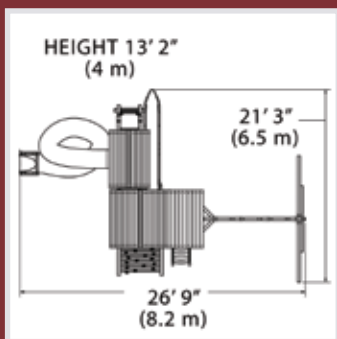

Classic Olympian Treehouse Jumbo 7

PLAYSET SHOWN WITH:

- Olympian Treehouse Jumbo (6' Deck)
- Lower Cottage
- Sundeck
- Lower Sundeck Floor
- Wood Roofs
- Loft
- 3 Position 8' Swing Beam
- Steel Reinforced Beam Kit
- 2 - Belt Swings
- Trapeze Bar
- 12' Rocket Slide
- 7' Spiral Tube Slide
- 6' Rock Wall
- Monkey Bars
- Monkey Bar Fireman's Pole

Lower Cottage

includes a hinged gate
and doubles the play
space.