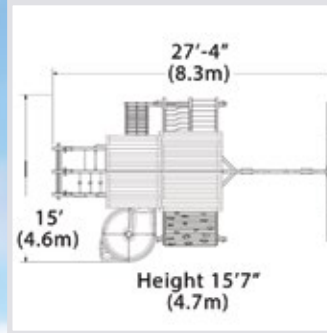

Titan Peak XL 4

PLAYSET SHOWN WITH:

- Titan Peak XL
- Wood Roof
- 2 – Gable Kits
- 3 Position 10' Swing Beam
- Steel Reinforced Swing Beam Kit
- 2 – Belt Swings
- Trapeze Bar
- 8.5' Ultimate Climber
- Loft XL
- Loft Gable Kit
- 9' Open Spiral Slide
- Accessory Arm with Rope Ladder