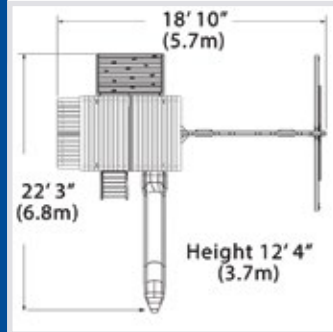

Olympian Outlook XL 2B

PLAYSET SHOWN WITH:

- Olympian Outlook XL
- Wood Roof
- Gable Kit
- 3 Position 9' Swing Beam
- 2 - Belt Swings
- Trapeze Bar
- Playhouse
- Side Table with Roof
- 6' Rock Wall XL
- 12' Rocket Slide